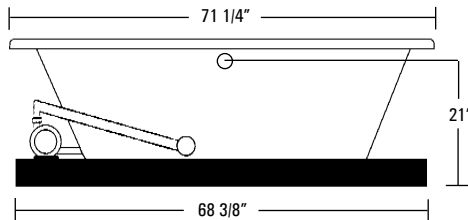

Rough-In Plumbing Measurements

SPECIFICATIONS:

GENERAL SPECIFICATIONS:

Tub Size	71 1/4" x 41 1/2" x 24"
	181 cm x 105 cm x 61 cm
Bathing Well	43 1/2" long
	24 3/4" wide
	21 1/4" interior depth
Shipping Weight	188 lbs. / 85.5 kg
Tub Weight Filled	1359 lbs. / 618 kg
Tub Weight Only	138 lbs. / 63 kg
Gallons to Overflow	163 gal. / 618 L

ELECTRICAL SPECIFICATIONS:

Pump	1/15 HP; 1.3 AMP; 110V
Heater	1.5 kW; 12.5 AMP; 110V
Requirements	20 AMP; 110V, separate circuit required protected w/ Class A GFCI

STANDARD EQUIPMENT:

Aquatic Quality Features:

- 1.5 kW Inline Maintenance Heater
- Run-Dry Pump with 20-Minute Timer
- 2 Circulation Portal Covers
- Bath-Side On/Off Electronic Button
- "Quiet Pad" Anti-Vibration Pump Mount for Quiet Operation
- Slip Resistant Floor
- Extra Deep and Long Bathing Well
- Pre-leveled ABS Support Base
- Heat-bent Rigid PVC Piping for Optimum Sanitary Conditions
- Durable, Easy to Clean, Lucite® Cast Acrylic Surface
- Available in 8 Standard No-Charge Colors

**UL & IAPMO Listed, Factory Tested
Limited Lifetime Warranty**

OPTIONAL EQUIPMENT:

- Chromotherapy LED Lighting*
- Comfort Pillow - Oval or Rectangle
- Bolt-On Grab Bars
  - White, Biscuit, Chrome, Polished Brass, Gold, Polished Nickel, Satin Nickel or Oil Rubbed Bronze
- Lift & Turn Waste and Overflow
  - Chrome, Polished Brass, Gold, Polished Nickel, Satin Nickel or Oil Rubbed Bronze
- Cable Drive Waste and Overflow
  - Chrome, Polished Brass, Gold, Polished Nickel, Satin Nickel, Oil Rubbed Bronze or Color Matched (Bone, White and Biscuit Only)
- Integral Tiling Flange (Customer must specify which side(s) should receive flange)
- Premium Colors

All acrylic colors featured by Aquatic match the industry's leading fixture manufacturers.

*This whirlpool will need to be hard wired to the breaker box. Three outlets will be supplied on the whirlpool.

**Fax-On-Demand
Document #1251**